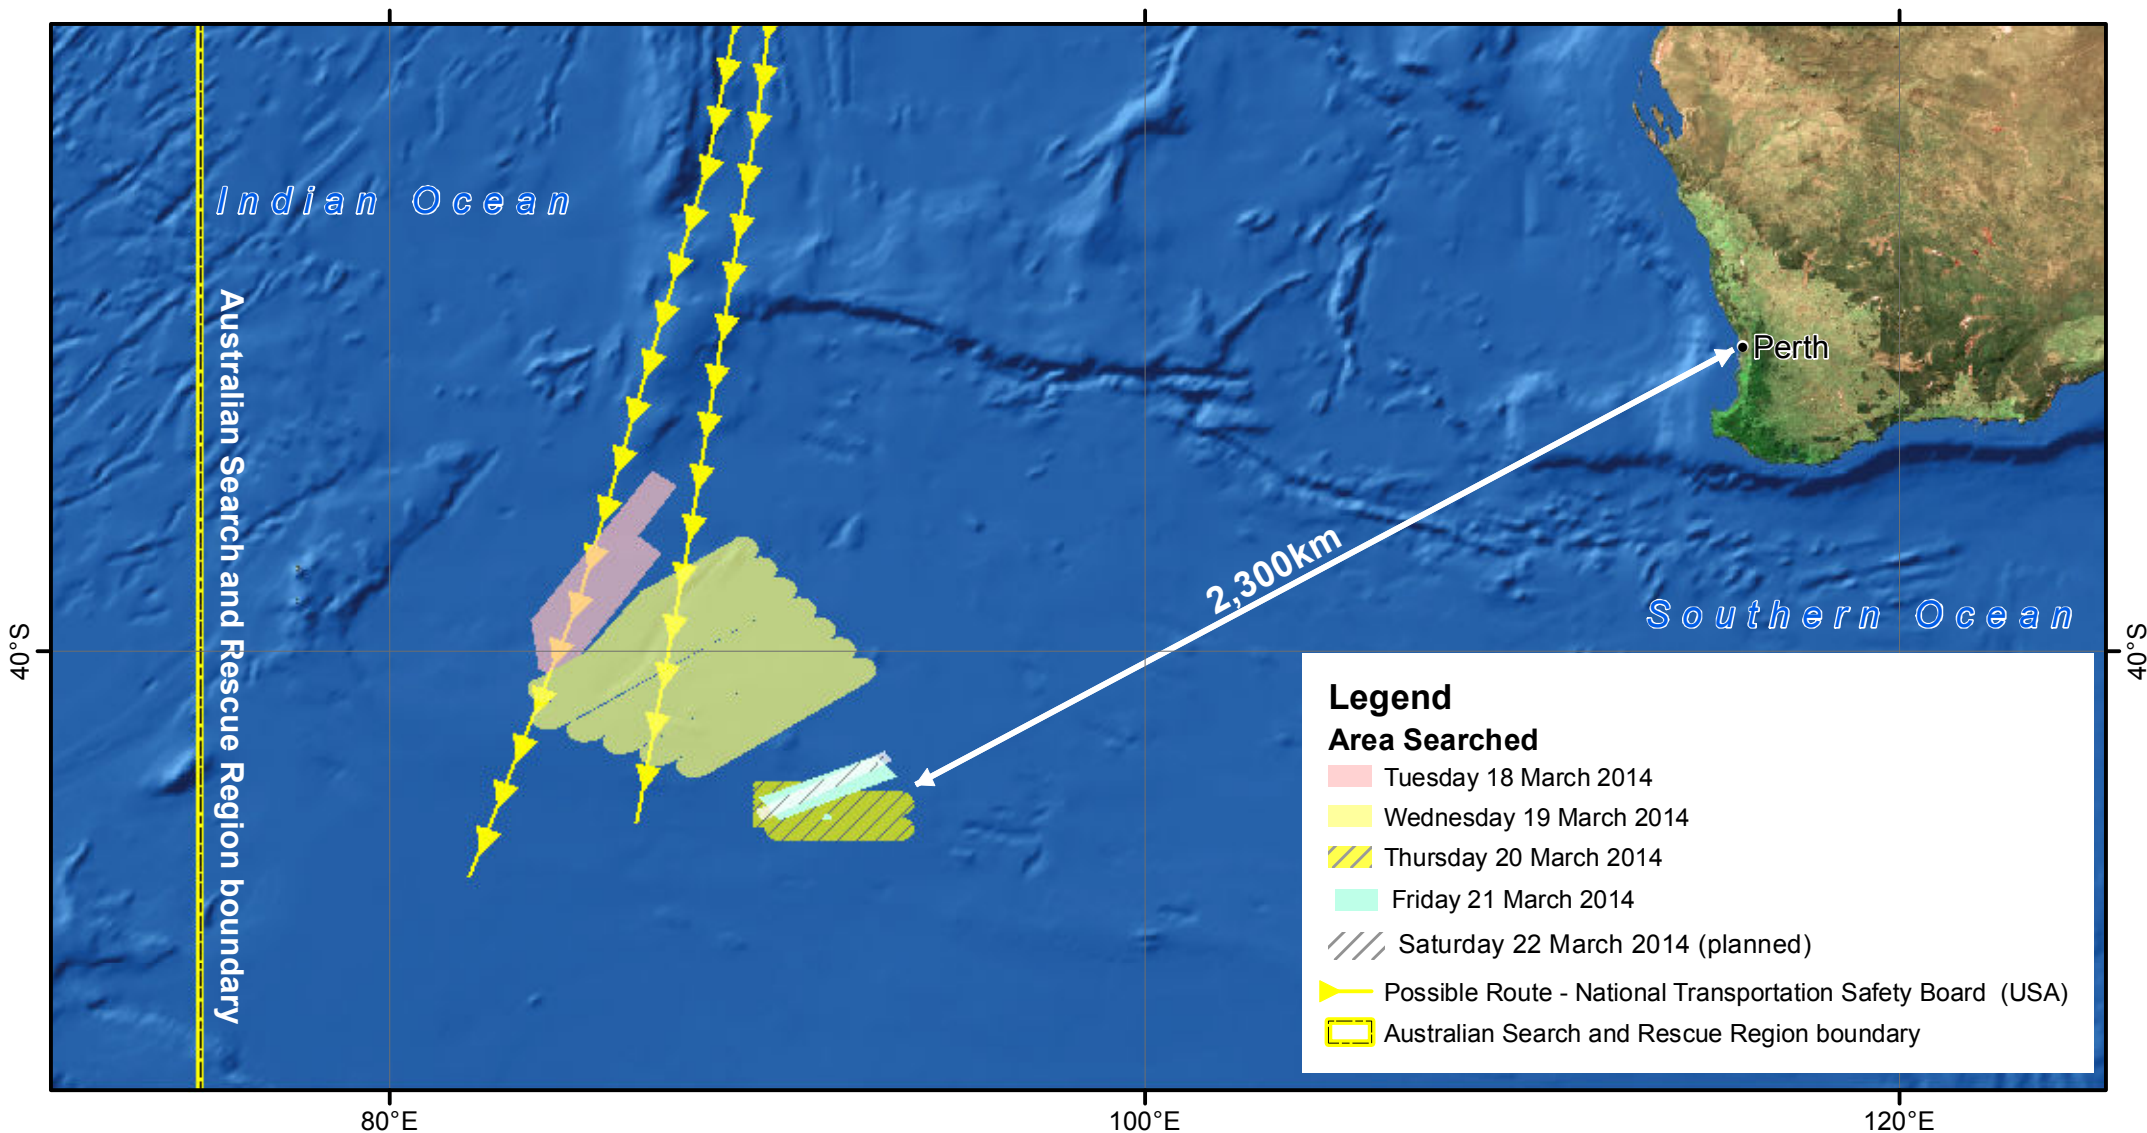

# INCIDENT 2014/1475 SEARCH FOR MALAYSIAN AIRLINES FLIGHT MH370 AREA SEARCHED

**Legend**

**Area Searched**

- Tuesday 18 March 2014
- Wednesday 19 March 2014
- Thursday 20 March 2014
- Friday 21 March 2014
- Saturday 22 March 2014 (planned)
- Possible Route - National Transportation Safety Board (USA)
- Australian Search and Rescue Region boundary

Map prepared: 22 March 2014